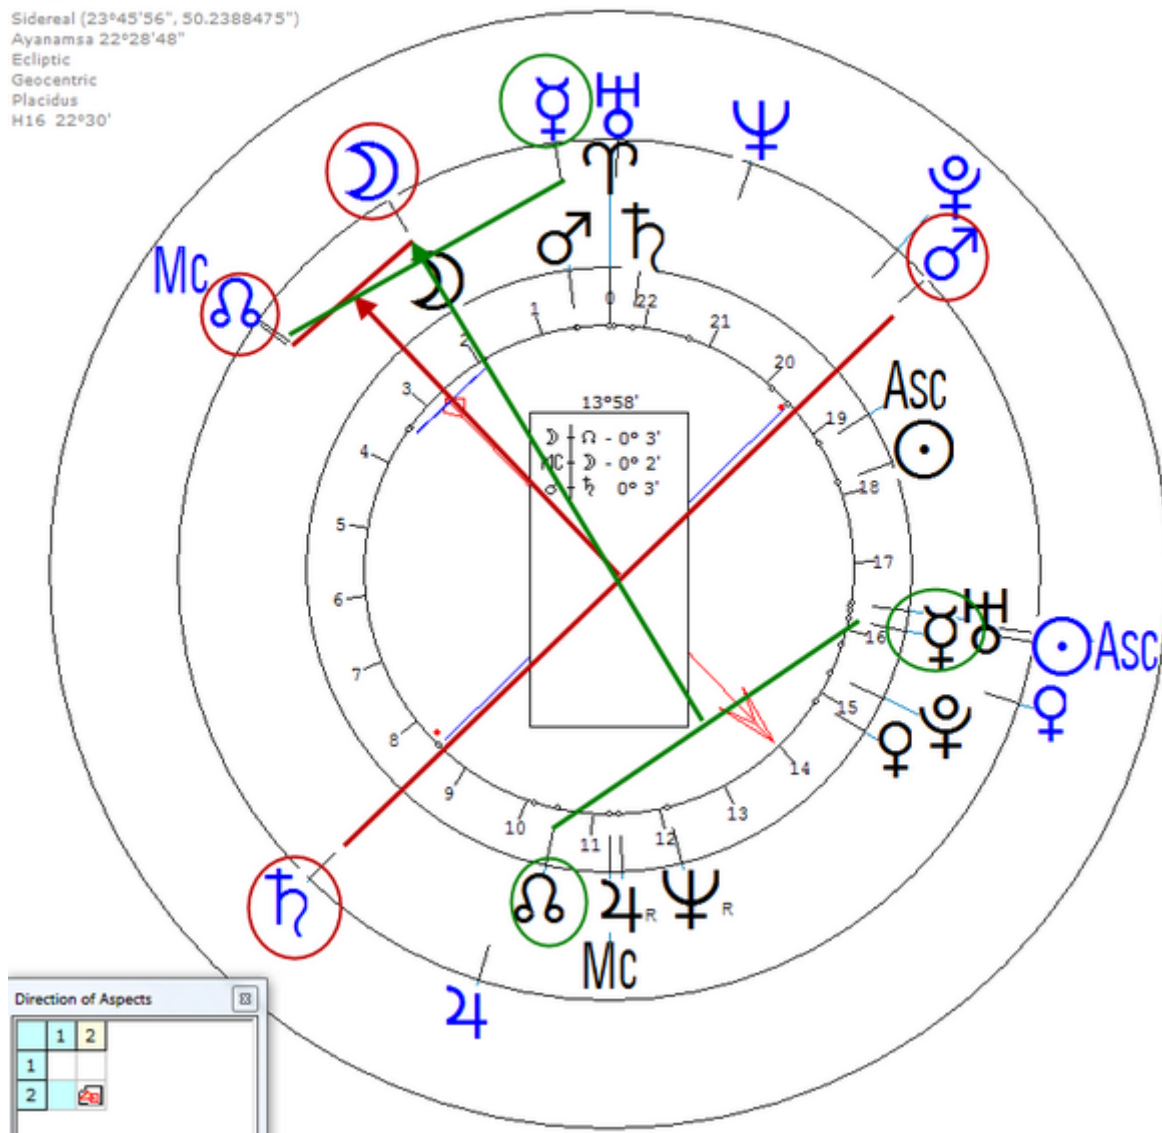

Bingen, Jacques

16 March 1908 at 16:00 (= 4:00 PM)Paris, France, 48n52, 2e20
French high-ranking member of the Resistance during World War II.
<https://www.astro.com/astro-databank/Bingen,_Jacques>

Death by Suicide 12 May 1944

Progressed Lunar Return (Harmonic 16)

Lunar $\♂/\♁ = \text{Lunar } \text{☾}/\text{♁}$;

Lunar $\text{♀}/\text{♁} = \text{☾}_n = \text{♀}_n/\text{♁}_n$

Lunar $\text{♀} = \text{☾}_n/\text{♁}_n$

Bingen, Jacques
16 March 1908 Mon 16:00 (GMT+0:09) 48n52 2e20
Paris, France

Sidereal (23°45'56", 50.2388475")
Ayanamsa 22°28'48"
Ecliptic
Geocentric
Placidus
H16 22°30'